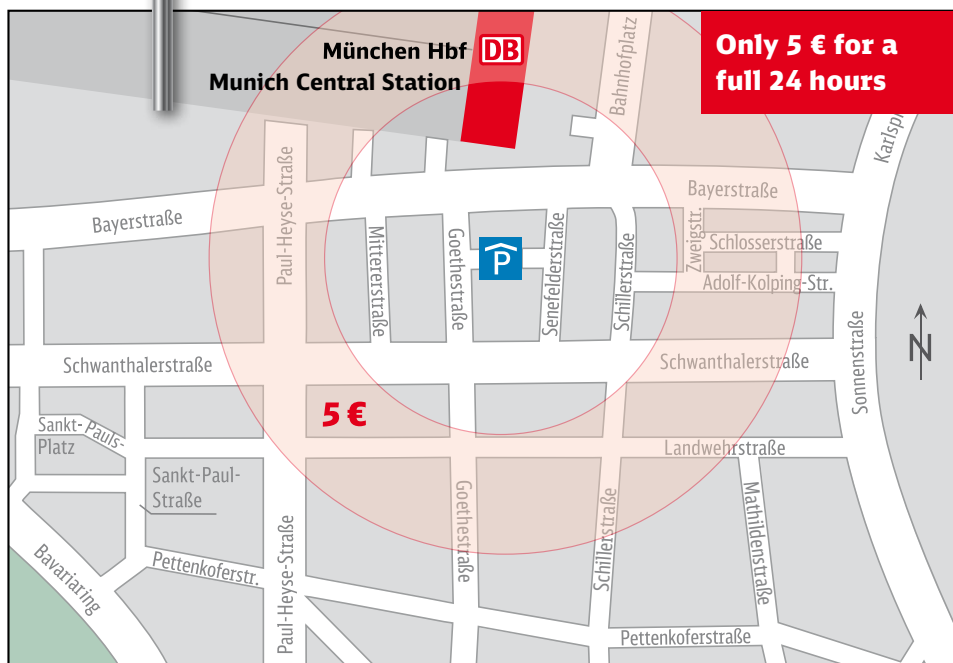

The Best Rates for Hotel Guests at the München Hbf Süd Underground Car Park

Your hotel is situated in a tariff zone of München Hbf Süd (Munich Central Station South) underground car park. As a hotel guest you can receive a discount on parking for the specified daily rate at the hotel reception.

München Hbf Süd underground car park – 255 spaces – with entrances in Goethestrasse and Senefelderstrasse

Dear Customer,
The München Hbf Süd underground car park is located between Goethestrasse and Senefelderstrasse in close pro-

ximity to your chosen hotel. As a guest of our partner hotel we are able to offer you parking at a reduced rate. This is how it works...

- Upon arrival park your vehicle in the München Hbf Süd underground car park.
- Before you leave pay the reduced rate at the machine in the underground car park.
- Get your car park ticket validated at the hotel reception.
- The hotel rate is a maximum of € 5 per 24 hours or part thereof.

München Hbf Süd Underground Car Park

Entrance Senefelderstrasse / Goethestrasse
Car park type Barrier system
Spaces 255
Opening hours 24 hours, 7 days a week
Operator Contipark Parkgaragen GmbH (www.contipark.de)