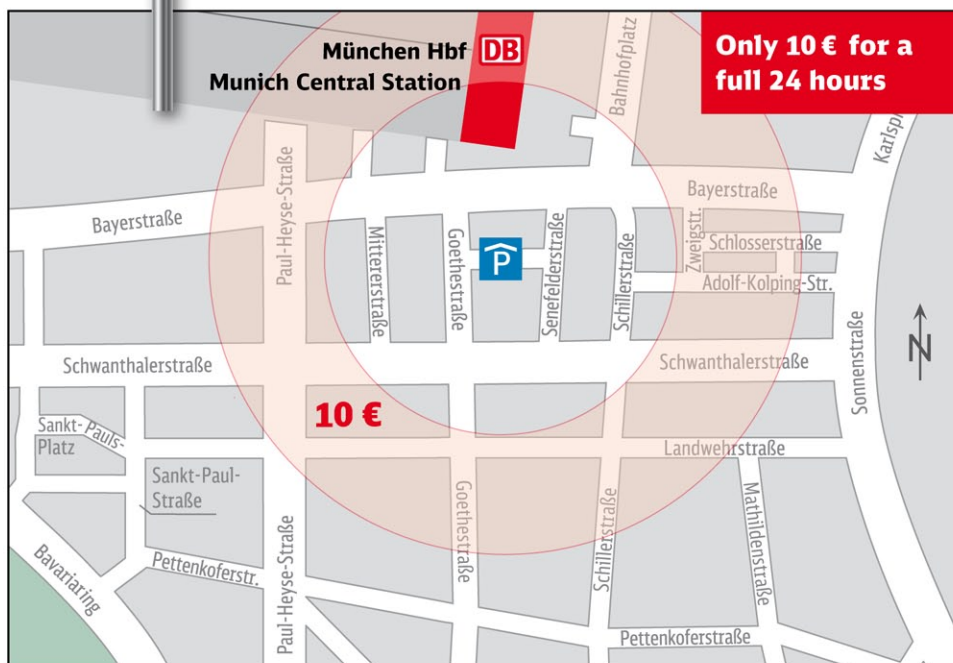

The Best Rates for Hotel Guests at the München Hbf Süd Underground Car Park

Your hotel is situated in a tariff zone of München Hbf Süd (Munich Central Station South) underground car park. As a hotel guest you can receive a discount on parking for the specified daily rate at the hotel reception.

München Hbf Süd underground car park – 255 spaces – with entrances in Goethestrasse and Senefelderstrasse

Dear Customer,
The München Hbf Süd underground car park is located between Goethestrasse and Senefelderstrasse in close pro-

ximity to your chosen hotel. As a guest of our partner hotel we are able to offer you parking at a reduced rate. This is how it works...

- Upon arrival park your vehicle in the München Hbf Süd underground car park.
- Before you leave pay the reduced rate at the machine in the underground car park.
- Get your car park ticket validated at the hotel reception.
- The hotel rate is a maximum of 10 € per 24 hours or part thereof.

München Hbf Süd Underground Car Park

Entrance Senefelderstrasse / Goethestrasse
Car park type Barrier system
Spaces 255
Opening hours 24 hours, 7 days a week
Operator Contipark Parkgaragen GmbH (www.contipark.de)